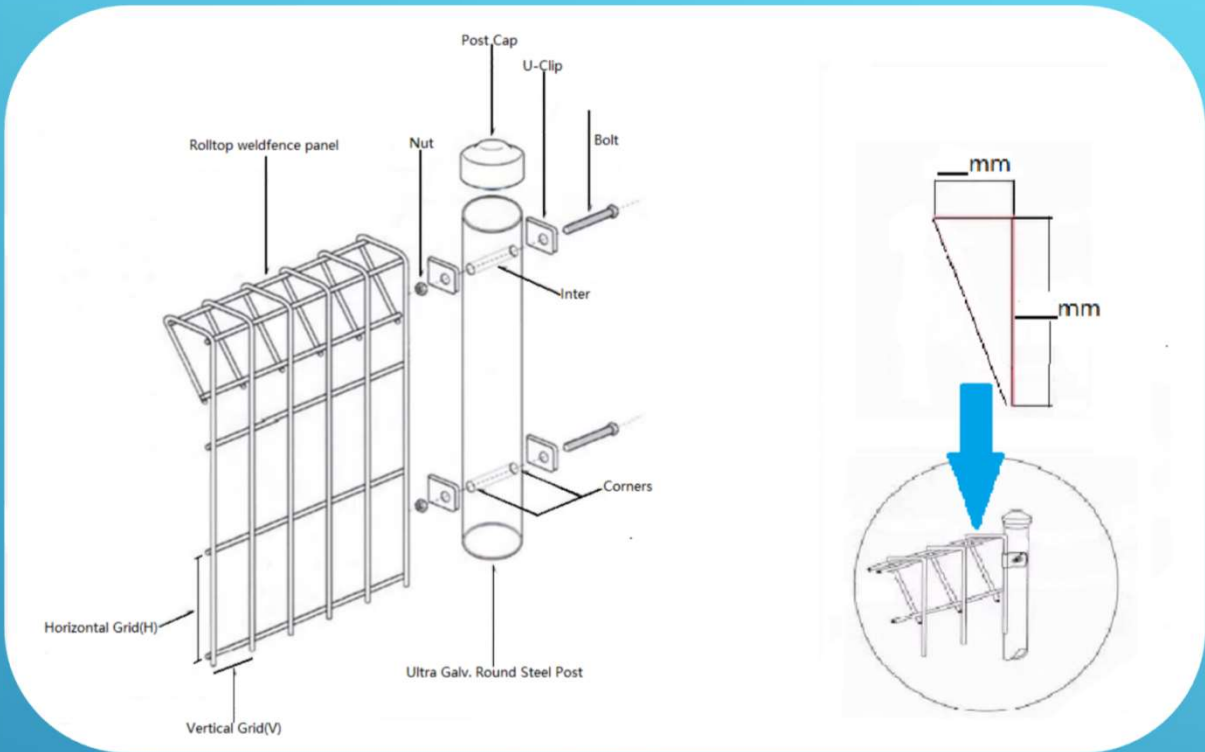

BRC FENCING MESH PANEL

| Material | Grid size Vertical (mm) | Grid size Horizontal (mm) | Height (mm) | Width (mm) | Wire Diameter (mm) |
|--------------|-------------------------|---------------------------|-------------|------------|--------------------|
| Upon request | 50mm | 150mm | 900 | 2400 | Upon request |
| Upon request | 50mm | 150mm | 1200 | 2400 | Upon request |
| Upon request | 50mm | 150mm | 1500 | 2400 | Upon request |
| Upon request | 50mm | 150mm | 1800 | 2400 | Upon request |
| Upon request | 50mm | 150mm | 2100 | 2400 | Upon request |
| Upon request | 50mm | 150mm | 2400 | 2400 | Upon request |
| Upon request | 25mm | 75mm | 900 | 2400 | Upon request |
| Upon request | 25mm | 75mm | 1200 | 2400 | Upon request |
| Upon request | 25mm | 75mm | 1500 | 2400 | Upon request |
| Upon request | 25mm | 75mm | 1800 | 2400 | Upon request |
| Upon request | 25mm | 75mm | 2100 | 2400 | Upon request |
| Upon request | 25mm | 75mm | 2400 | 2400 | Upon request |